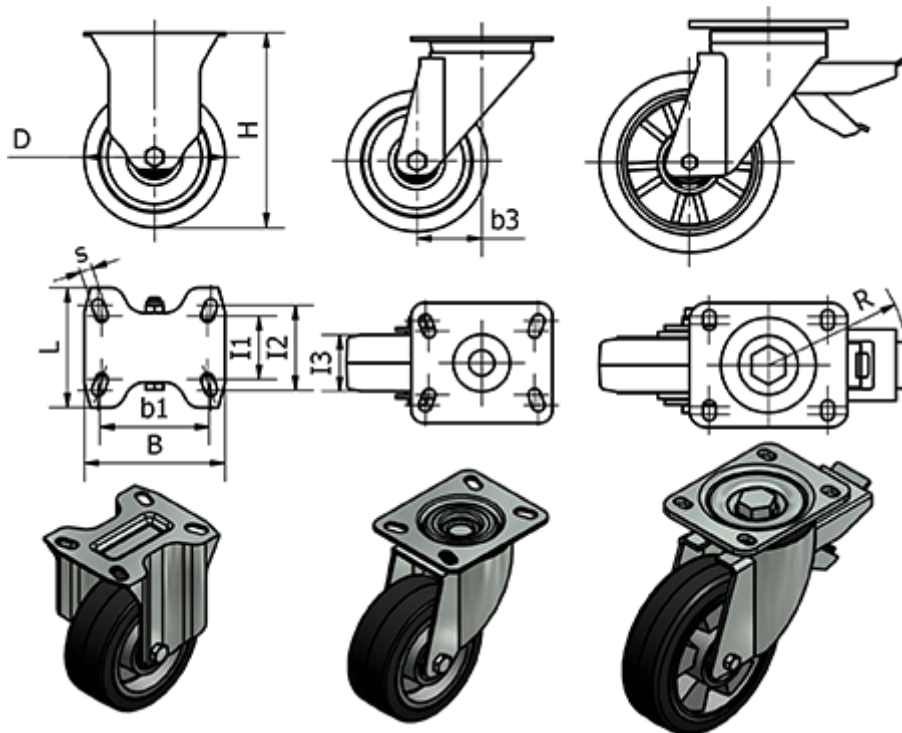

# Data Sheet

Article number: 2314452778

Description: E+G Cast iron wheel 452778  
RE.G2-200-SSL-H - Drejelig konsol u/bremse

## Measures

	= -	I1	= 73	Weight (g) = 446
B	= 140	I2	= 87	
b1	= 105	I3	= 50	
b3	= 70	L	= 110	
Code	= 452778	R	= 126	
D	= 200	Rolling resistance (N)	= 3000	
Dynamic carrying capacity (N)	= 5000	s	= 11	
H	= 250	Type	= RE.G2-200-SSL-H	